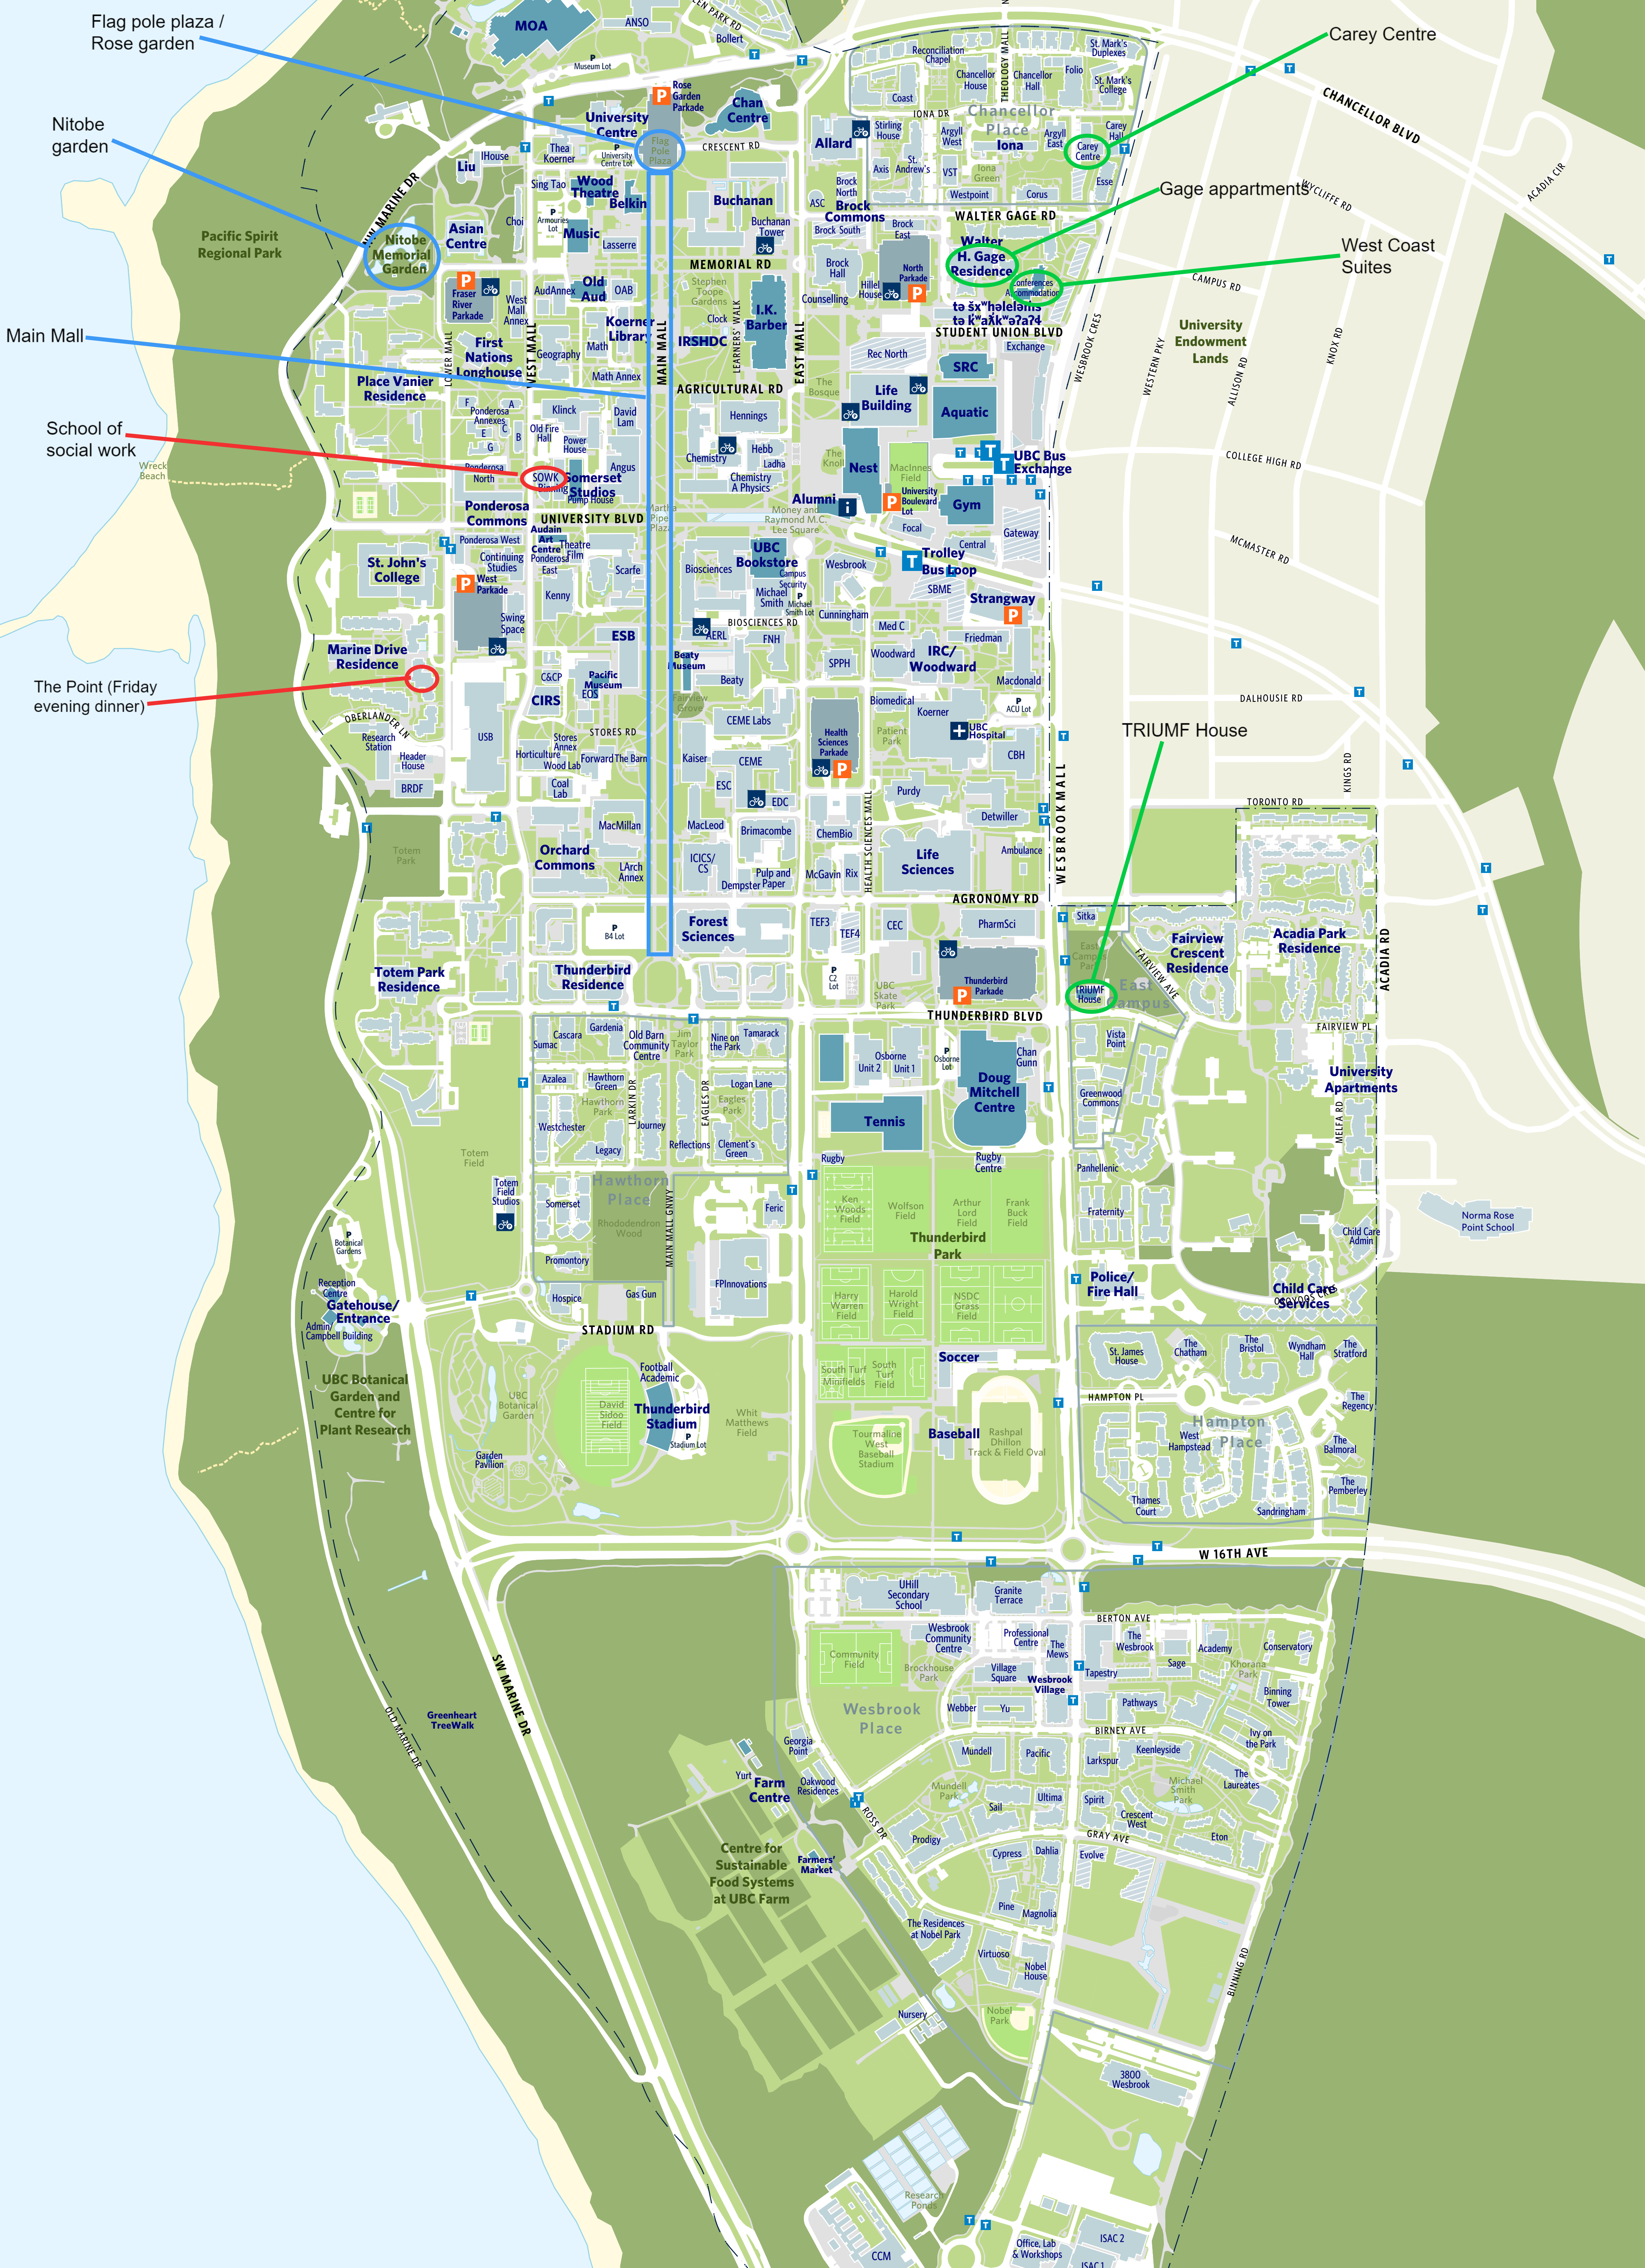

Venues
Accommodations
Scenic walk/area

THE UNIVERSITY OF BRITISH COLUMBIA

	Transit		Attractions
	Secure Bike Storage		Parkades
	Hospital		Buildings
	UBC Welcome Centre		Future Buildings
	Parking		Forested Areas
	UBC Campus Boundary		Fields
	Primary Pathway		Gardens
	Trails		

Map prepared by Campus + Community Planning, February 2022